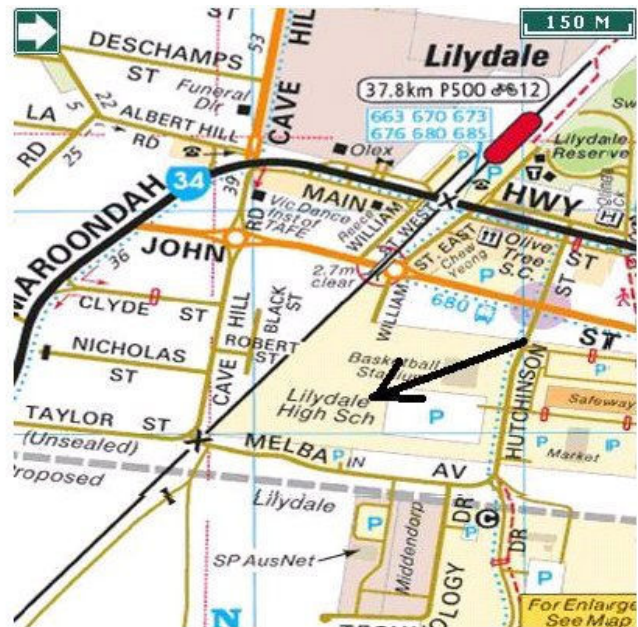

Croydon Model Train Exhibition

September 11th and 12th 2010

At Our New Location

The Lilydale High School

MELBA AVE. LILYDALE.

TRAINORAMA

Lilydale High School at centre of map – short walk from Station

Just off Maroondah Hwy via Hutchinson St. or William St East

Opening times:

Saturday 11th 10am – 5pm

Sunday 12th 10am – 4pm

Prices: Family\$16 Adults\$6 Kids\$4 Conc.\$5

FAMILY TICKET = 2 ADULTS + 2 CHILDREN OR 1 ADULT + 3 CHILDREN CHILDREN = U/15

Exhibition Coordinator: Ron.... Mob: 0418 996 473